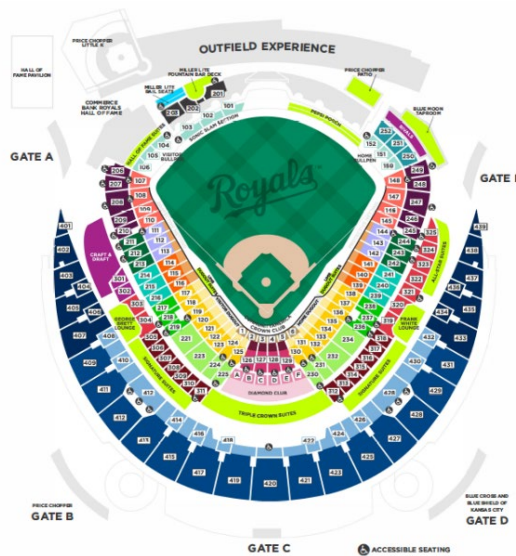

Game tickets must be ordered and paid in advance at least 8 days before game date.

Tickets will be assigned on Fridays and uploaded to your MLB APP.

MUST USE SAME EMAIL FOR TICKET ORDER Y MLB APP

| SEATS | OPENING DAY | TIER 1 | TIER 2 | TIER 3 | TIER 4 | TIER 5 | TIER 6 |
|----------------|-------------|--------|--------|--------|--------|--------|--------|
| DUGOUT PLAZA | \$93 | \$80 | \$56 | \$47 | \$47 | \$39 | \$39 |
| FIELD BOX | \$85 | \$71 | \$48 | \$36 | \$36 | \$29 | \$29 |
| FIELD PLAZA | \$79 | \$66 | \$44 | \$32 | \$32 | \$26 | \$26 |
| OUTFIELD PLAZA | \$65 | \$46 | \$29 | \$20 | \$20 | \$14 | \$14 |
| FOUNTAIN SEATS | \$67 | \$47 | \$31 | \$20 | \$20 | \$16 | \$16 |
| VIEW BOX | \$46 | \$37 | \$26 | \$17 | \$17 | \$12 | \$12 |
| VIEW RESERVED | \$39 | \$31 | \$20 | \$14 | \$14 | \$10 | \$10 |

Leisure Travel Services can sell these sections identified below:

FIELD LEVEL

PLAZA LEVEL

LOGE LEVEL

VIEW LEVEL

2024 Kansas City Royals Schedule – Ticket Prices - Seating Map

| March/April | | | | | | |
|------------------------|------------------------|------------------------|------------------------|------------------------|------------------------|------------------------|
| SUN | MON | TUES | WED | THURS | FRI | SAT |
| | | | | 28 OD MIN 3:10PM | 29 | 30 T4 MIN 3:10PM |
| 31 T6 MIN 1:10PM | 1 | 2 | 3 | 4 T6 CWS 6:40PM | 5 T4 CWS 7:10PM | 6 T4 CWS 6:10PM |
| 7 T6 CWS 1:10PM | 8 | 9 T6 HOU 6:40PM | 10 T6 HOU 6:40PM | 11 T6 HOU 1:10PM | 12 | 13 |
| 14 | 15 | 16 | 17 | 18 | 19 T3 BAL 7:10PM | 20 T3 BAL 7:10PM |
| 21 T5 BAL 1:10PM | 22 T6 TOR 6:40PM | 23 T6 TOR 6:40PM | 24 T6 TOR 6:40PM | 25 T6 TOR 1:10PM | 26 | 27 |
| 28 | 29 | 30 | | | | |