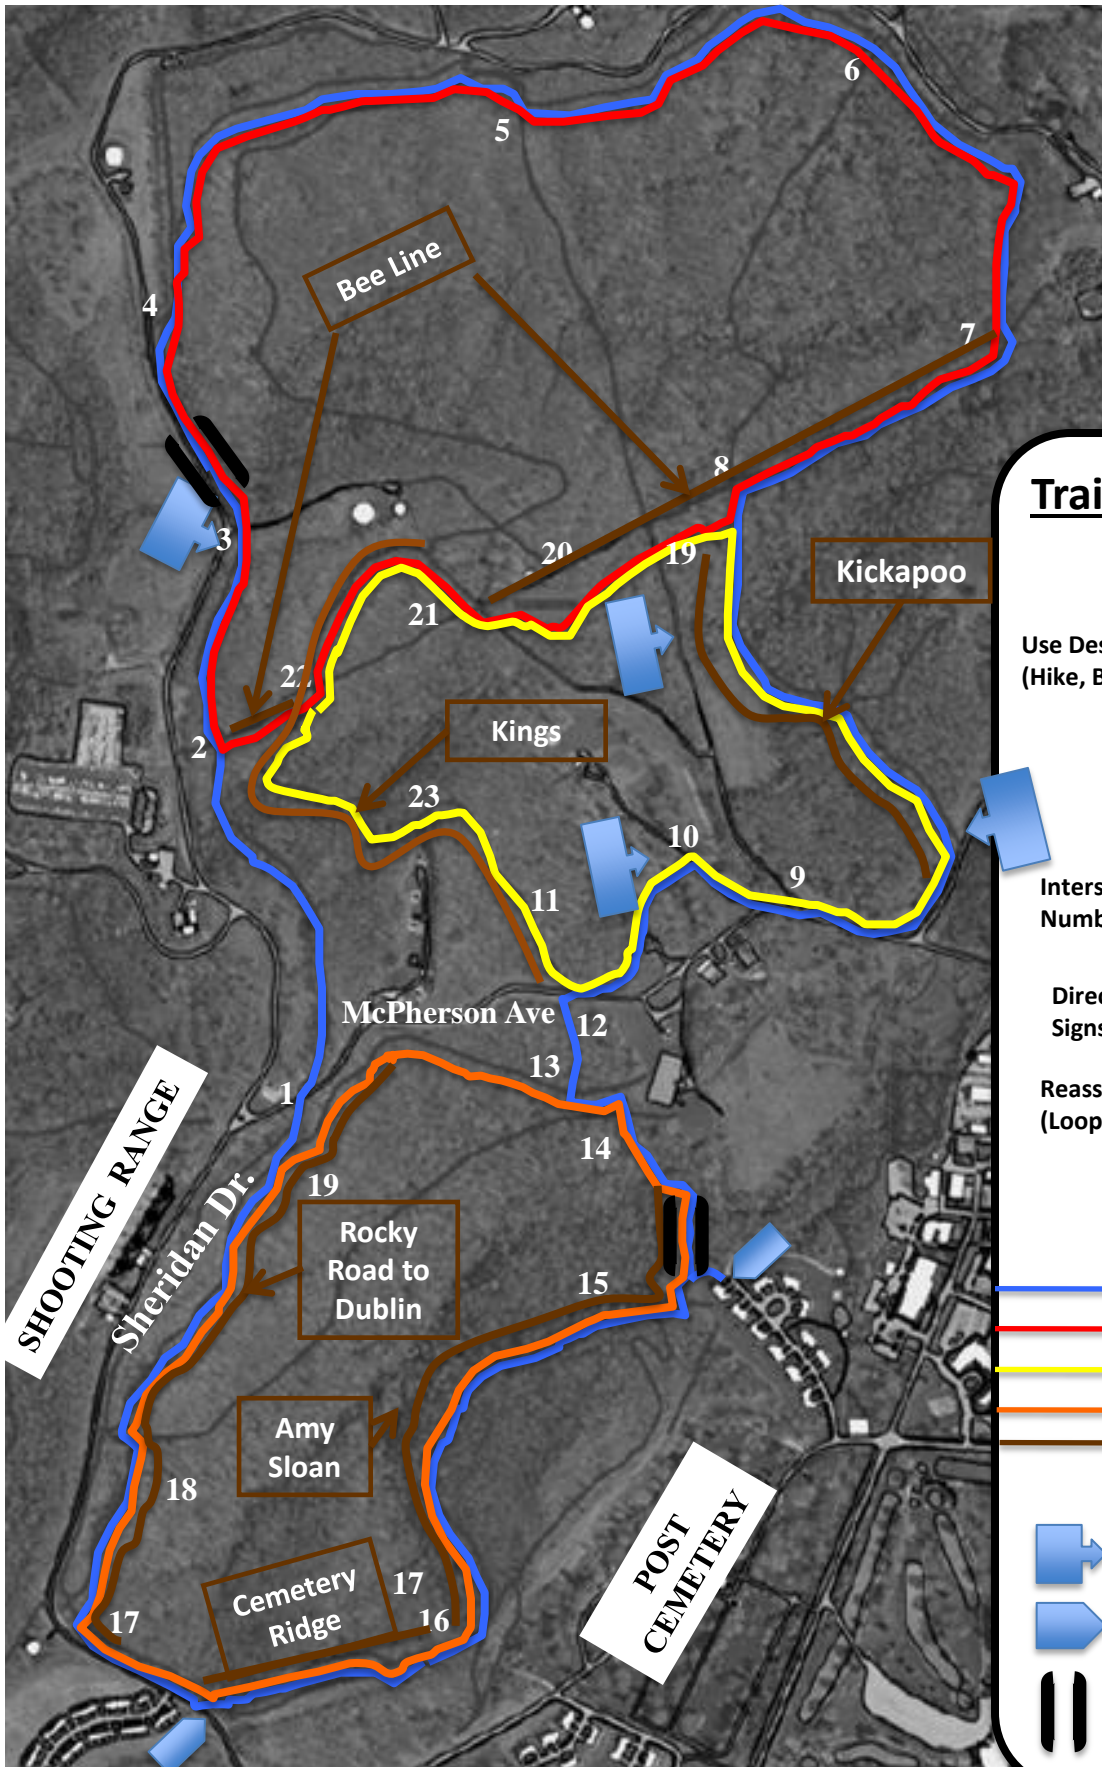

FORT LEAVENWORTH MULTI-USE NATURE TRAIL

Trailside Markers

Use Descriptions
(Hike, Bike, Horse)

Historical Name

Intersection Number

1

Directional Signs

Reassurance Sign
(Loop = color)

Legend

-  Outer Loop (Blue)(5mi)
-  Upper Loop (Red)(2.6mi)
-  Inner Loop (Yellow)(1.8mi)
-  Lower Loop (Orange)(2mi)
-  Historical Trail

-  Future Trail Head
-  Future Walk in Trail
-  Bridge Site